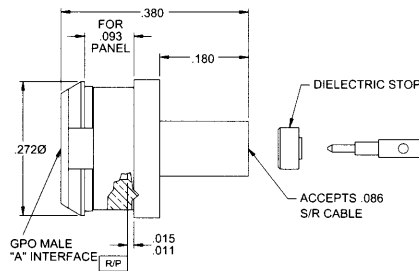

GPO Cable Connectors

Catalog Number	A
A016-B83-01	FD
A016-B84-01	LD
A016-B86-01	CM

Male Cable Bulkhead Mount
0.047 S/R Microporous

Catalog Number	A
A016-D53-01	FD
A016-D54-01	LD
A016-D55-01	SB

Male Cable Snap-In 0.086 S/R

Catalog Number	A
A016-D73-03	FD
A016-D74-03	LD
A016-D76-03	CM

Male Cable Bulkhead Mount 0.086 S/R

Catalog Number	A
A016-G86-01	CM

Male Cable Bulkhead Mount RD-316