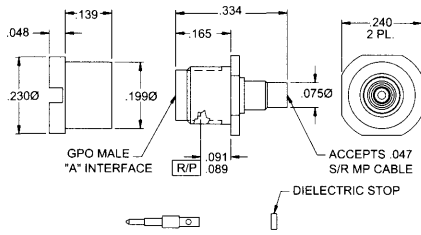

GPO Cable Connectors

Catalog Number	A
A016-B83-01	FD
A016-B84-01	LD
A016-B86-01	CM

Male Cable Bulkhead Mount
0.047 S/R Microporous

Catalog Number	A
A016-D53-01	FD
A016-D54-01	LD
A016-D55-01	SB

Male Cable Snap-In 0.086 S/R

Catalog Number	A
A016-D73-03	FD
A016-D74-03	LD
A016-D76-03	CM

Male Cable Bulkhead Mount 0.086 S/R

Catalog Number	A
A016-G86-01	CM

Male Cable Bulkhead Mount RD-316