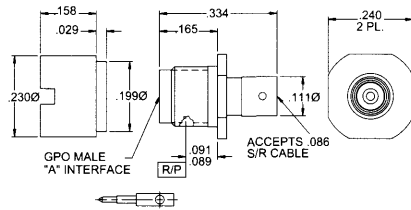

GPO Cable Connectors

Catalog Number	A
A016-B83-01	FD
A016-B84-01	LD
A016-B86-01	CM

Male Cable Bulkhead Mount
0.047 S/R Microporous

Catalog Number	A
A016-D53-01	FD
A016-D54-01	LD
A016-D55-01	SB

Male Cable Snap-In 0.086 S/R

Catalog Number	A
A016-D73-03	FD
A016-D74-03	LD
A016-D76-03	CM

Male Cable Bulkhead Mount 0.086 S/R

Catalog Number	A
A016-G86-01	CM

Male Cable Bulkhead Mount RD-316