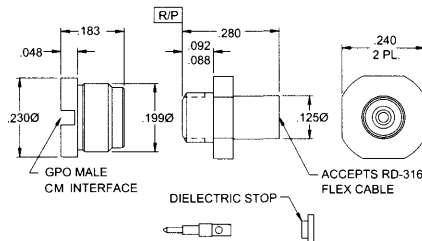

GPO Cable Connectors

Catalog Number	A
A016-B83-01	FD
A016-B84-01	LD
A016-B86-01	CM

Male Cable Bulkhead Mount
0.047 S/R Microporous

Catalog Number	A
A016-D53-01	FD
A016-D54-01	LD
A016-D55-01	SB

Male Cable Snap-In 0.086 S/R

Catalog Number	A
A016-D73-03	FD
A016-D74-03	LD
A016-D76-03	CM

Male Cable Bulkhead Mount 0.086 S/R

Catalog Number	A
A016-G86-01	CM

Male Cable Bulkhead Mount RD-316